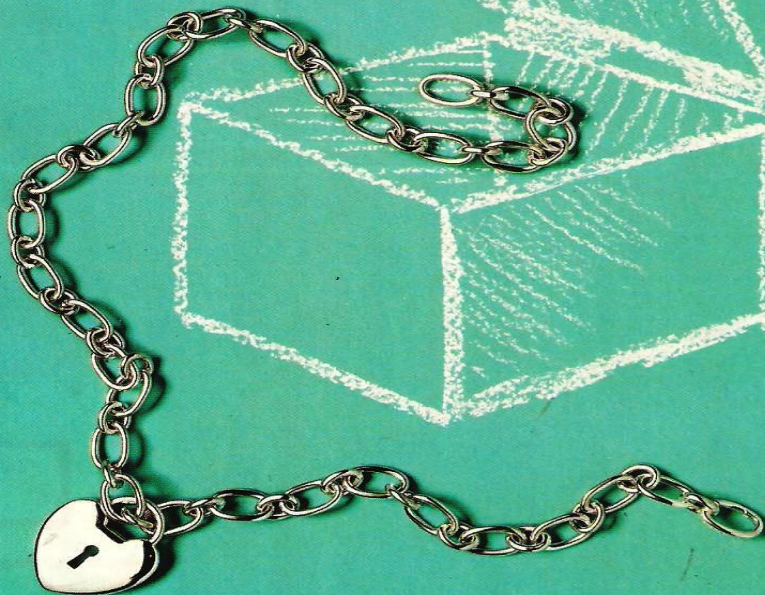

Today's Parent

SPECIAL PRICE
\$2.99

GIFT GUIDE

IN CASE THEY ASK...

STERLING SILVER
HEART PENDANT,
\$385, AND
CHAIN, \$550.
TIFFANY.CA

Want to drop a (subtle) hint this Mother's Day? Check out our delicious gift guide and leave it open to the page you like best! You never know what could happen on May 13...

Photography by GEOFFREY ROSS
Off-figure styling by DANIEL ONGRI

PRODUCT SOURCING: LEAH RUMACK AND KATE STEWART; WALL PAINT: HOME DEPOT; MARTHA STEWART ARAUCANA TEAL